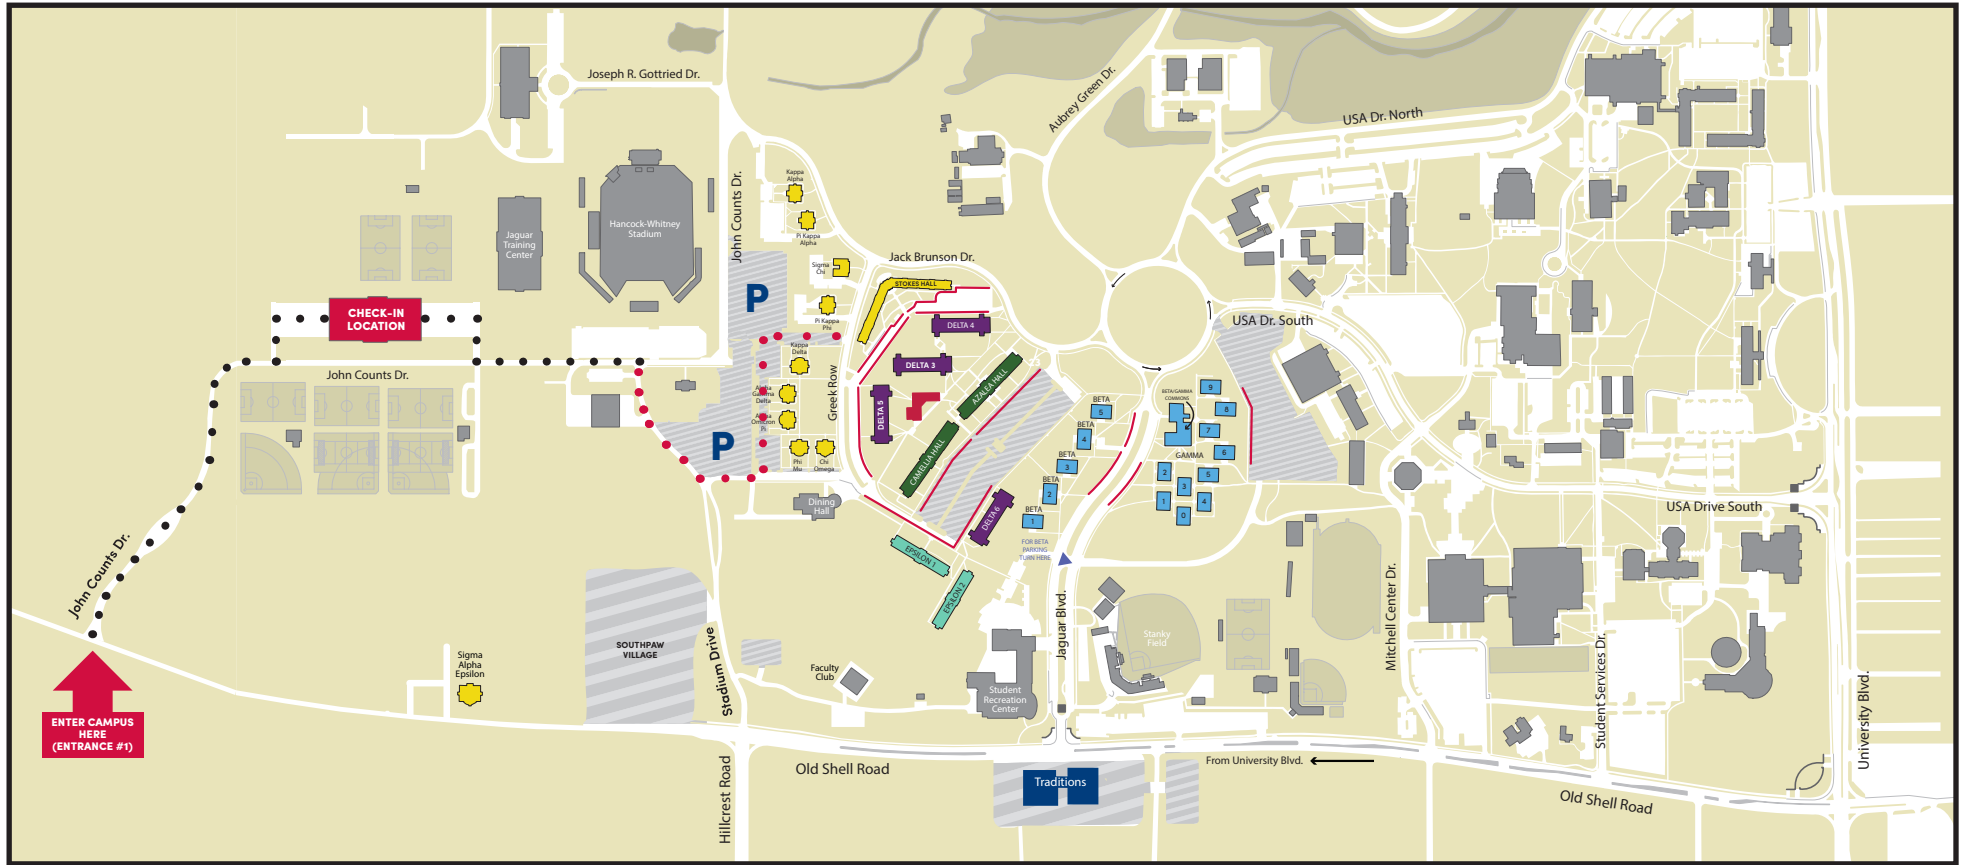

RED ROUTE Fraternity & Sorority Housing (not PKA, KA, or SAE)

- ● ● Driving Route
- CHECK-IN LOCATION Drive-Thru Check-In Location
- P Designated Parking Zone
- Unloading Zone